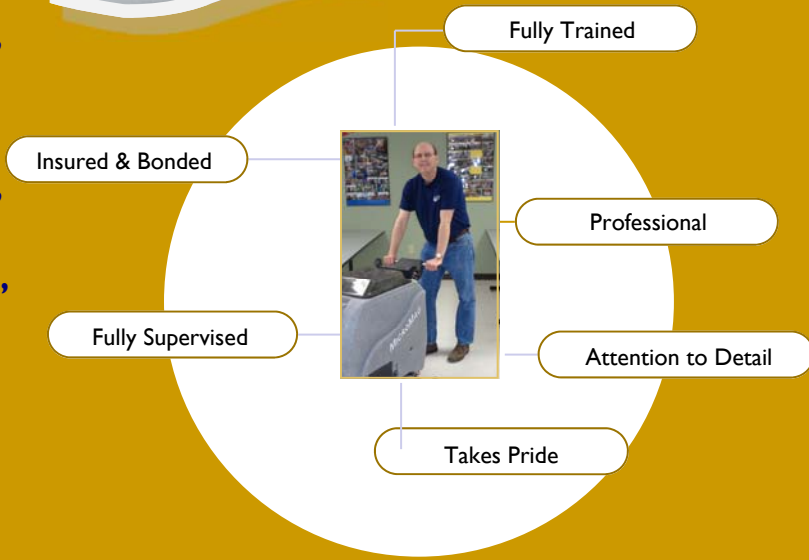

CLEAN sweep

A division of The Threshold, Incorporated

Your Quality Cleaning Company!

- ◆ **Would you like to save money?**
- ◆ **Do you want the appearance of your business to make an impression on your customers?**
- ◆ **Are you looking for a thorough, reliable cleaning company?**
- ◆ **Then call US for your FREE ESTIMATE!**

Clean Sweep is a profit center for The Threshold and 92% of staff have a disability.

With over 30 years' experience in the industry, we clean with detail in mind.

We go the extra mile and clean things like exterior and interior doors, carpets and glass are spot cleaned, telephones are disinfected and fingerprints are removed from doors and light switches.